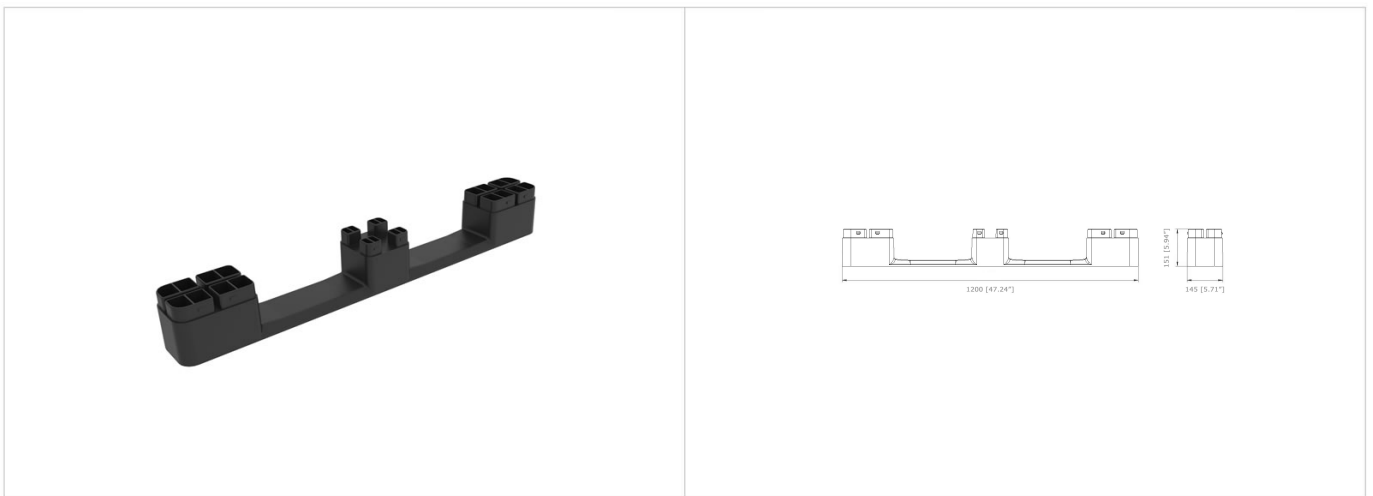

# CENTRAL RUNNER REPLACEMENT FOR EURO PALLET EXPERT/PRO

HEAVY DUTY EXPERT / PRO 1208-CR

Spare runner for items EXPERT 1208-O3 and EXPERT PRO 1208-O3. Thanks to the replacement of the runner, it is possible to extend the life of the pallet indefinitely.

## Technical data

Ref	Materials	Weigth	Measures	Static load <sup>*1</sup>	Dynamic load <sup>*1</sup>	Rack load <sup>*1</sup>
EXPERT / PRO 1208-CR	rPE rPP	3.35 kg [7.40 lb]	-x-xmm [-x-x"]	- kg [- lb]	- kg [- lb]	- kg [- lb]

## Technical drawing