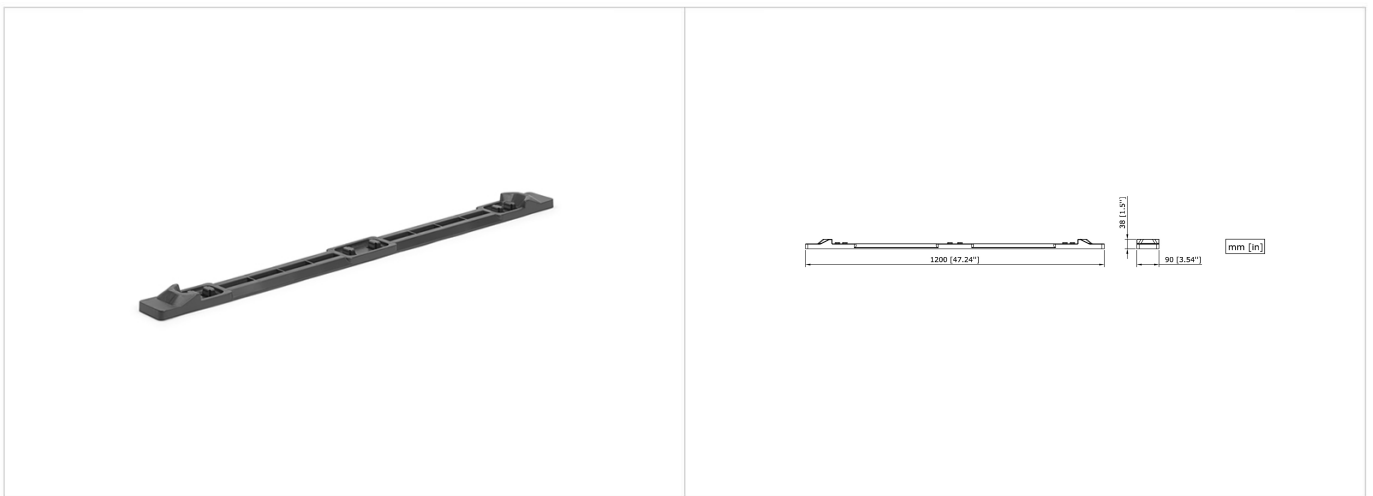

RUNNER FOR ULTRA LIGHT EURO / INDUSTRIAL PALLET

LIGHTWEIGHT ULTRA BASIC 1208/1210-R

Runner for the models of the ULTRA BASIC range in both 1200x800 mm version and the 1200x1000mm one with three runners which allows racking and stacking of pallets. Thanks to the replacement of the spare part, it is possible to prolong the shelf life of the pallet.

Technical data

Ref	Materials	Weigh	Measures	 Static load*1	 Dynamic load*1	 Rack load*1
ULTRA BASIC 1208/1210-R		0.60 kg [1.30 lb]	-x-xmm [-x-x"]	- kg [- lb]	- kg [- lb]	- kg [- lb]

Technical drawing

Iconography legend