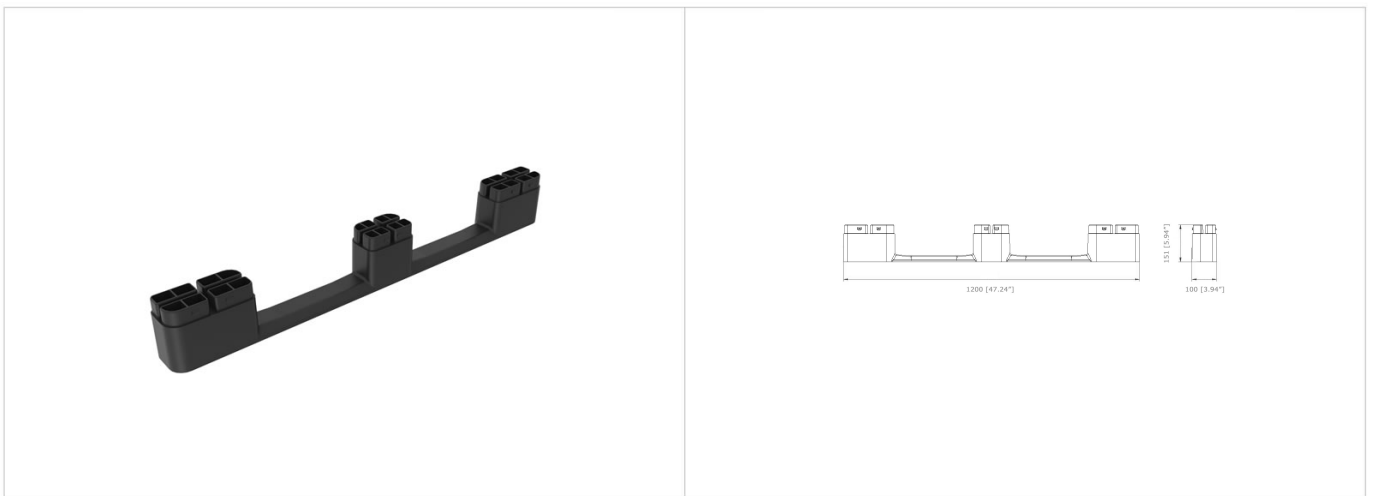

SIDE RUNNER REPLACEMENT FOR EURO PALLET EXPERT/PRO

HEAVY DUTY EXPERT / PRO 1208-LR

Side spare runner for items EXPERT 1208-O3 and EXPERT PRO 1208-O3. Thanks to the replacement of the runner, it is possible to extend the life of the pallet indefinitely.

Technical data

Ref	Materials	Weigth	Measures	 Static load ^{*1}	 Dynamic load ^{*1}	 Rack load ^{*1}
EXPERT / PRO 1208-LR	 	2.60 kg [5.70 lb]	-x-xmm [-x-x"]	- kg [- lb]	- kg [- lb]	- kg [- lb]

Technical drawing